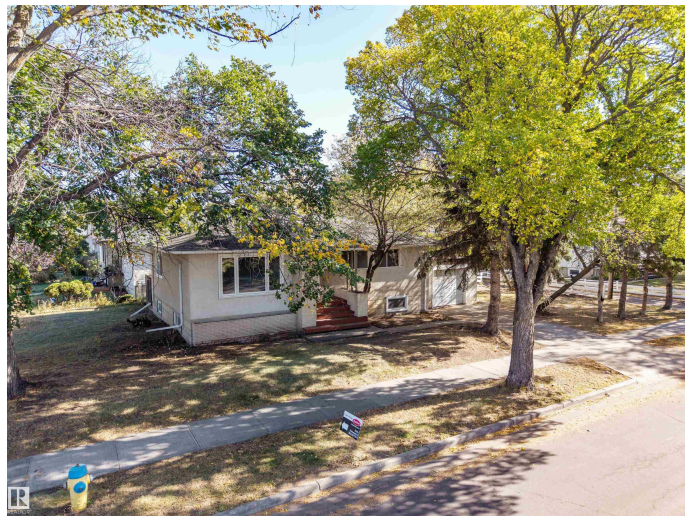

\$399,900 - 11715 139 Street, Edmonton

MLS® #E4459832

\$399,900

5 Bedroom, 2.00 Bathroom, 1,045 sqft
Single Family on 0.00 Acres

Woodcroft, Edmonton, AB

LARGE CORNER LOT SITUATED IN THE HIGHLY SOUGHT AFTER AND DESIRABLE NEIGHBOURHOOD OF WOODCROFT LOCATED ONLY MINUTES FROM DOWNTOWN EDMONTON. This great investment property boasts a raised bungalow and Features include: On the main level there are 3 bedrooms, large living area, dining room and full bath. The lower level offers a 2 bedroom basement IN-LAW SUITE with SEPARATE ENTRANCE ALONG WITH A LARGE YARD & a single attached garage. Minutes to Westmount Shopping Center. This home is situated in a great neighborhood with excellent revenue potential. The home does need some TLC.

Built in 1956

Essential Information

MLS® #	E4459832
Price	\$399,900
Lease Rate	\$35
Bedrooms	5
Bathrooms	2.00
Full Baths	2
Square Footage	1,045
Acres	0.00
Year Built	1956

Type	Single Family
Sub-Type	Detached Single Family
Style	Bungalow
Status	Active

Community Information

Address	11715 139 Street
Area	Edmonton
Subdivision	Woodcroft
City	Edmonton
County	ALBERTA
Province	AB
Postal Code	T5M 1S2

Amenities

Amenities	Ceiling 9 ft., Exterior Walls- 2"x6", See Remarks
Parking	Single Garage Attached

Interior

Appliances	Dryer, Refrigerator, Stove-Electric, Washer
Heating	Forced Air-1, Natural Gas
Stories	2
Has Basement	Yes
Basement	Full, Finished

Exterior

Exterior	Wood, Brick, Stucco
Exterior Features	Corner Lot, Landscaped, Park/Reserve, Playground Nearby, Public Transportation, Schools, Shopping Nearby, See Remarks
Roof	Asphalt Shingles
Construction	Wood, Brick, Stucco
Foundation	Concrete Perimeter